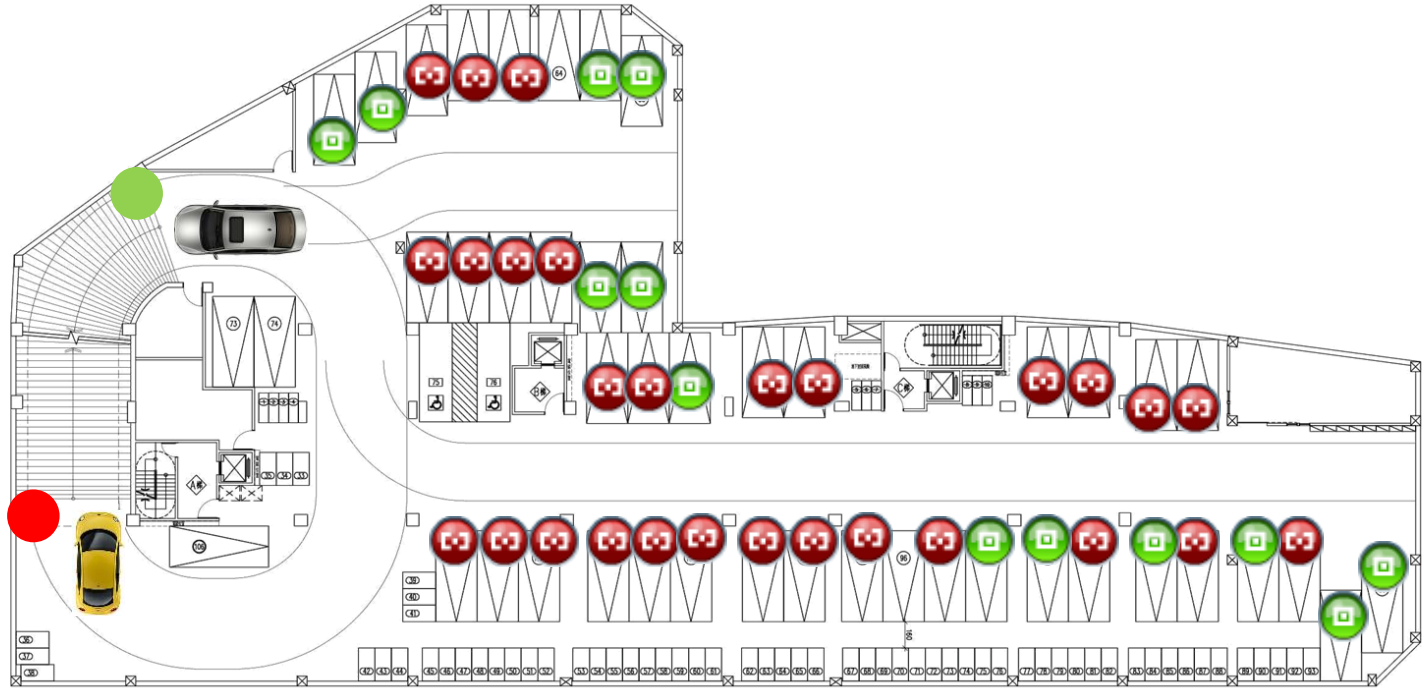

Door Access

Elevator
Floor
Control

Parking

Lobby
Entrance

Advanced Access Control Integration

Face Recognition

Finger Print

QR Code

LPR

eTag

Parking Space Management

- Real-time parking space availability
- Traffic light guidance for parking entrance and pass way

Parking Management System

IR Beam Detector

Traffic Light

Parking Gate