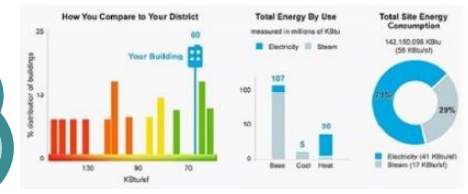

- Monitoring & Presentation
- Automation & Control
- Cloud-Based Notification
- Saving Energy

Building Blocks

- Power meter
- Water meter
- Gas meter
- Air quality e.g. PM 2.5
- Temperature & humidity
- Light luminance
- RPM, mileage
- etc.

Application Diagram

iPhone/Android App

Application Introduction

homescenario

- **Real-time smart metering & display, e.g.:**
 - Power meter
 - Water meter
 - Gas meter
- **Energy consumption statistics:**
 - Histogram (daily, weekly, monthly) for whole building or selected units/zones
 - Average, ranking, etc.
- **Cost calculations according to 24x7 pricing table**
- **Billing and prepayment system**
- **Cloud-based push message service**
- **Smart control:**
 - Lighting on/off/dim
 - Air-conditioner
 - Water valve
 - Gas valve
- **Integrated user interfaces:**
 - PC monitor in management office
 - Touch panel in each room/zone
 - iPhone/Android App