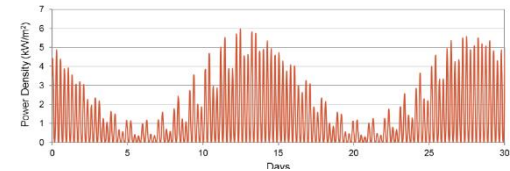

Application Diagram

iPhone/Android App

Application Introduction

homescenario

- **Real-time smart metering & display, e.g.:**
 - Power meter
 - Water meter
 - Gas meter
- **Energy consumption statistics:**
 - Histogram (daily, weekly, monthly) for whole building or selected units/zones
 - Average, ranking, etc.
- **Cost calculations according to 24x7 pricing table**
- **Billing and prepayment system**
- **Cloud-based push message service**
- **Smart control:**
 - Lighting on/off/dim
 - Air-conditioner
 - Water valve
 - Gas valve
- **Integrated user interfaces:**
 - PC monitor in management office
 - Touch panel in each room/zone
 - iPhone/Android App