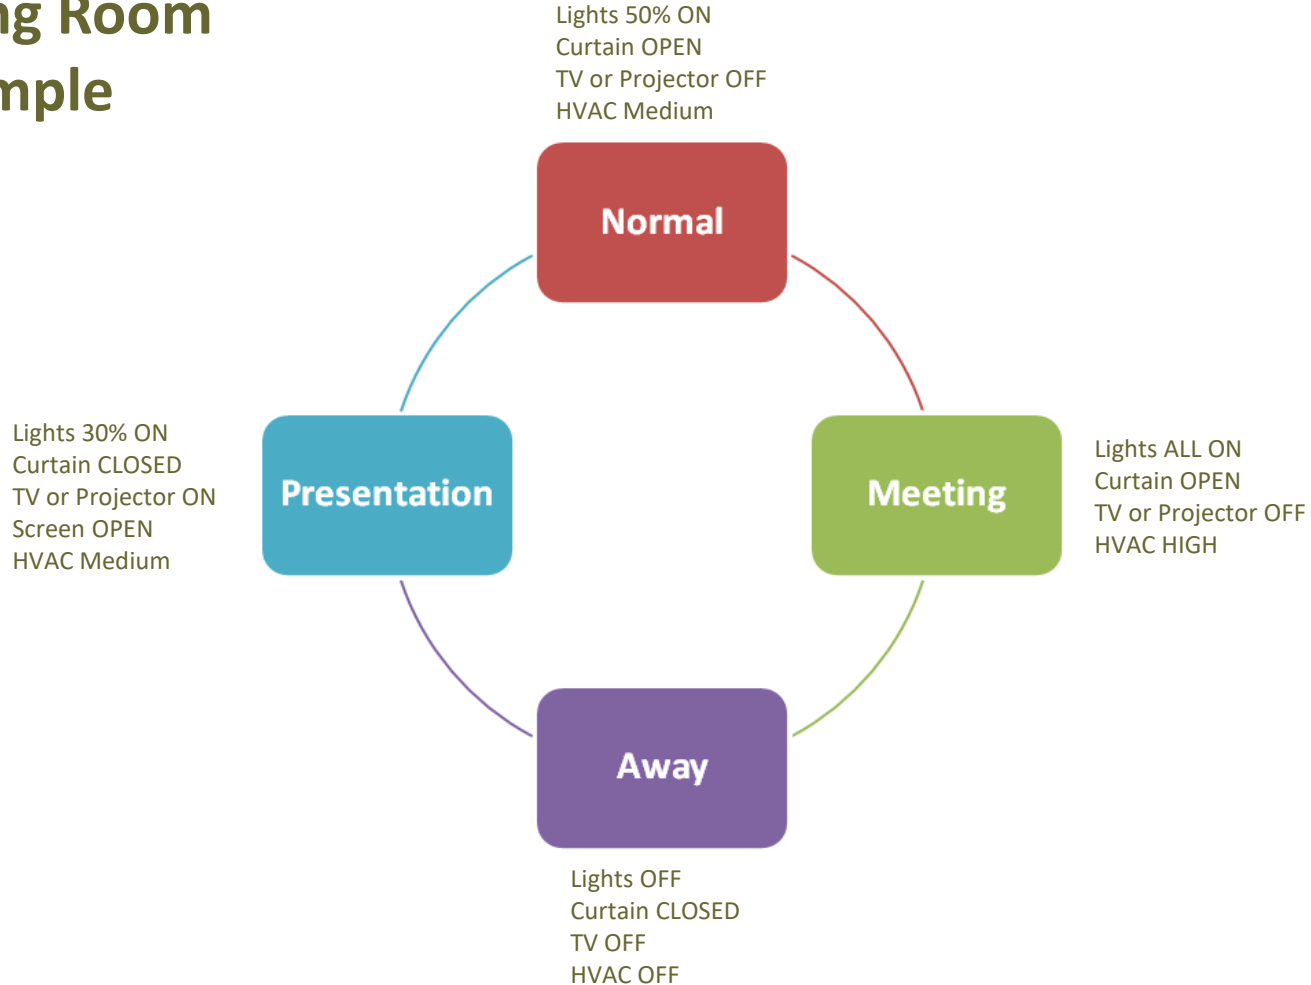

IP Intercom + Smart Office

Wireless System for MDU/MTU

Wi-Fi/3G
RF

Smart Meeting Room Scenario Example

Smart Office *Energy*
Management

homescenario

Smart home made easy!

Smart Building 4.0 for Energy: