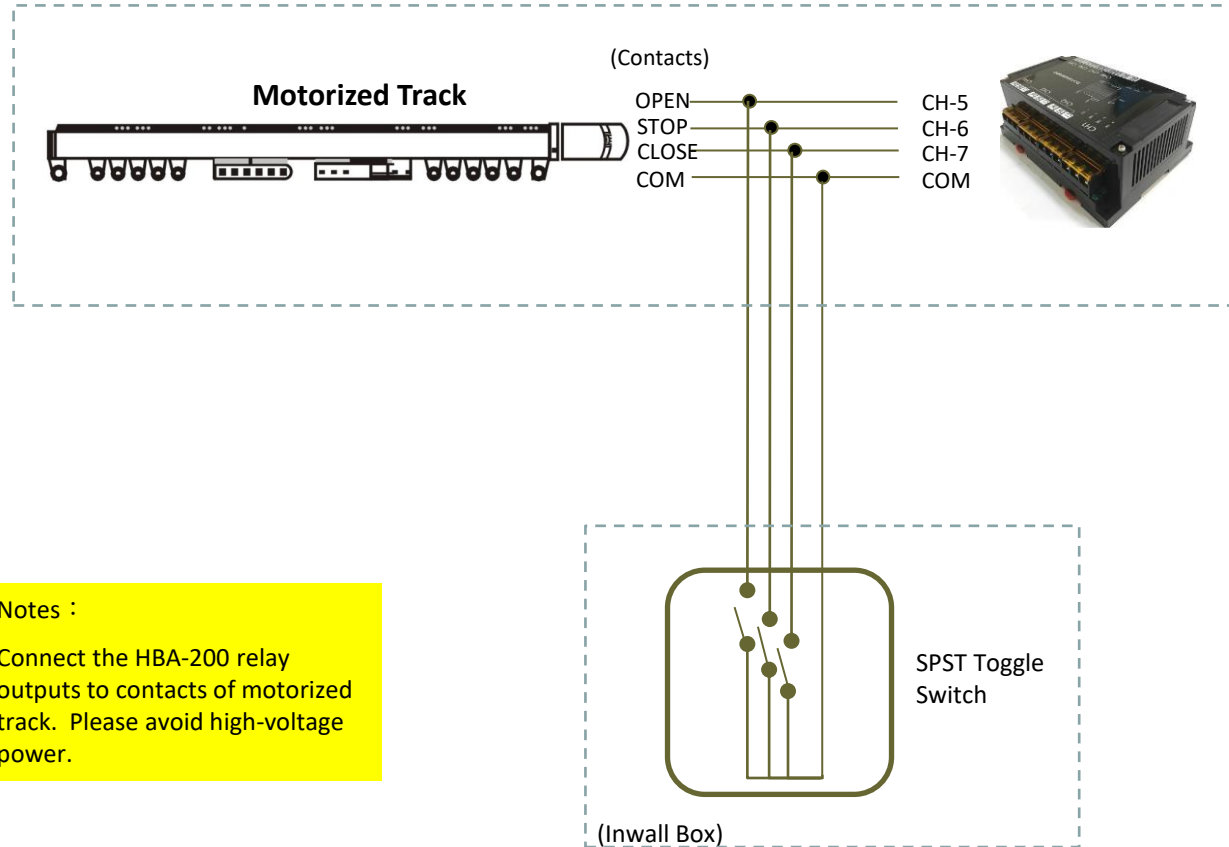

Wiring & Installation

homescenario

Smart home made easy!

Indoor Station

Step 1

Step 2

Step 3

Alarm Zones

HomeScenario, Inc.

Made in Taiwan

Video Doorbell

Mounting Frame

Step 1

Step 2

Step 3

HBA-200 Lighting Wiring

3-Way Wiring

HBA-210 Curtain Wiring

Window Shades Control (HSM-300Z)

Wiring Instruction:

Window Curtain

Notes :

Connect the HBA-200 relay outputs to contacts of motorized track. Please avoid high-voltage power.