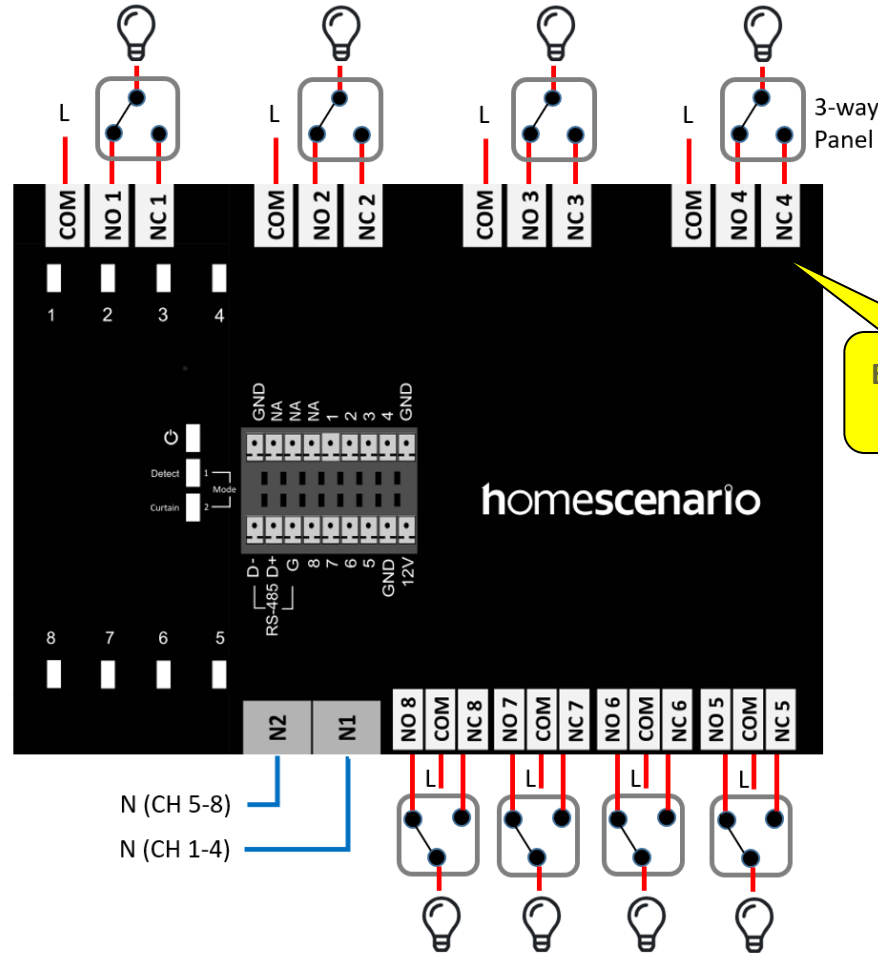

Wiring & Installation

homescenario

Smart home made easy!

Indoor Station

Step 1

Step 2

Step 3

Alarm Zones

HomeScenario, Inc.

Made in Taiwan

Video Doorbell

Mounting Frame

Step 1

Step 2

Step 3

HBA-200 Lighting Wiring

3-Way Wiring

HBA-210 Curtain Wiring

Window Shades Control (HSM-300Z)

Wiring Instruction:

Window Curtain

Notes :

Connect the HBA-200 relay outputs to contacts of motorized track. Please avoid high-voltage power.