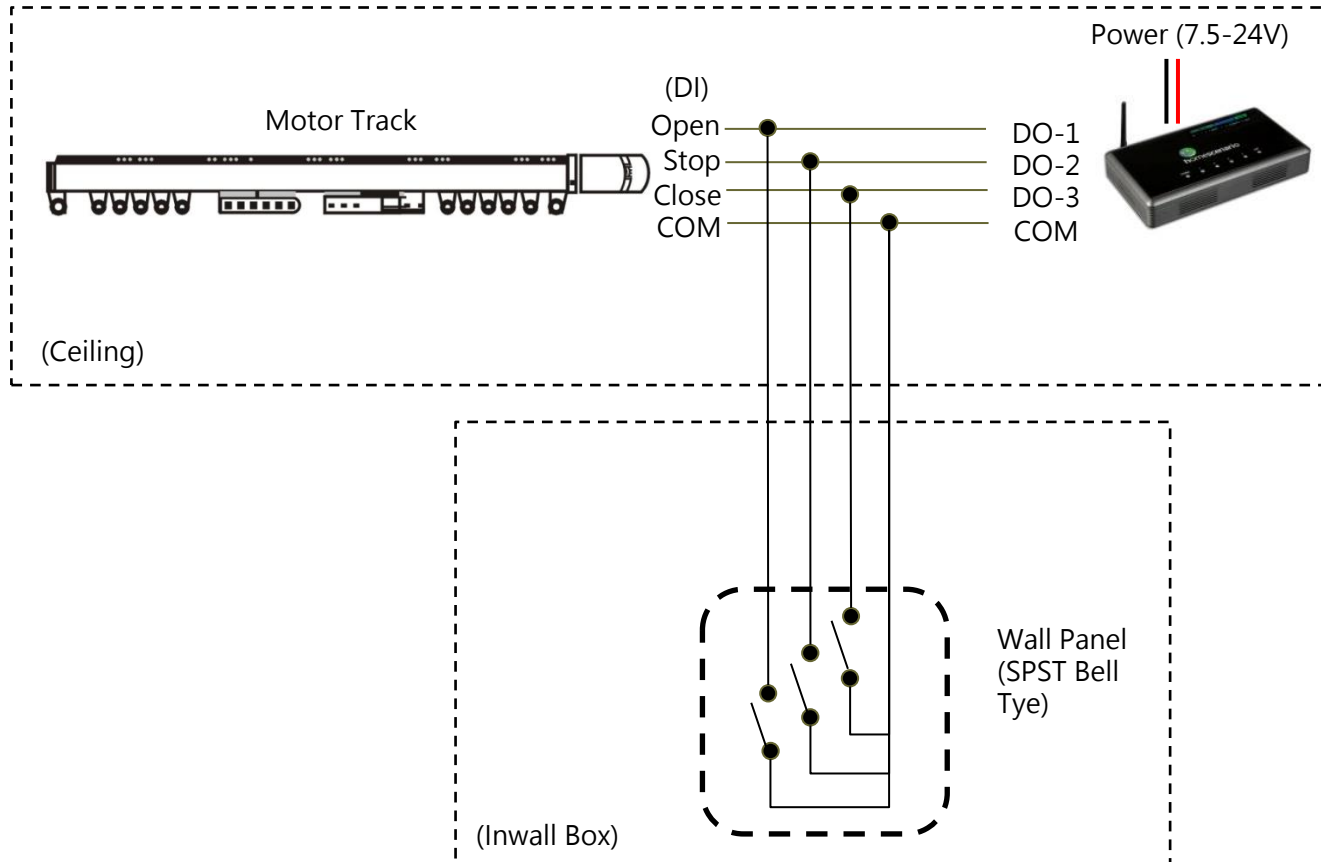

Wiring & Installation

homescenario

Smart home made easy!

Indoor Station

Step 1

Step 2

Step 3

Alarm Zones

HomeScenario, Inc.

Made in Taiwan

Video Doorbell

Mounting Frame

Step 1

Step 2

Step 3

HBA-200 Lighting Wiring

3-Way Wiring

HBA-210 Curtain Wiring

Window Shades Control (HSM-300Z)

Wiring Instruction:

Window Curtain

Notes :

Connect the HBA-200 relay outputs to contacts of motorized track. Please avoid high-voltage power.