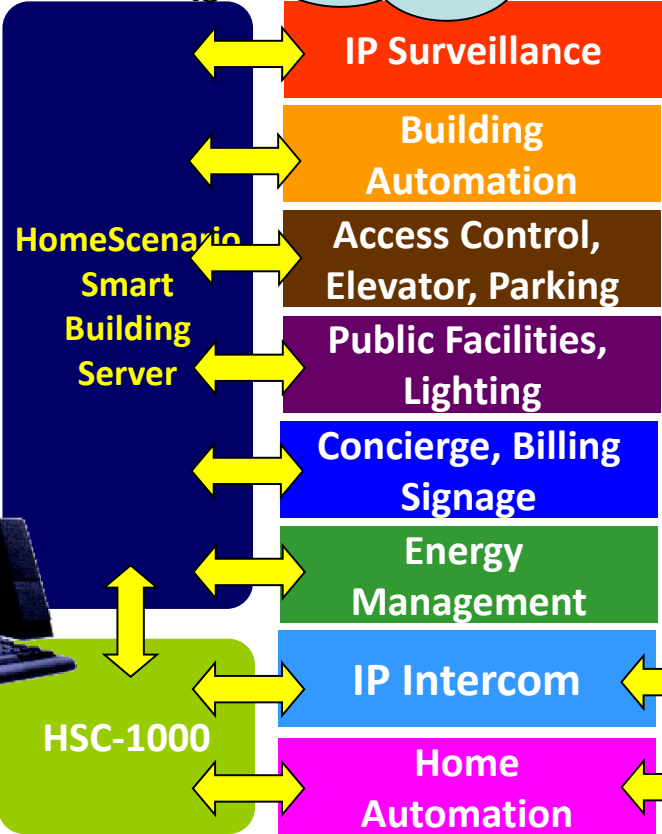

Smart Home | Smart Building | Smart City

Smart Office:
Architecture & Application

homescenario

Smart home made easy!

Demands for Smart Office

- **Peace-of-mind:**
 - *Secure* (protecting people and assets, alarm notifications)
 - *Green* (energy saving, eco-friendly)
 - *Convenient* (ease-of-use, higher productivity)
 - *Comfort* (employee satisfaction, quality of working)
- **Unified Communication:**
 - Integrated intercom and telephone
 - Message and concierge service
- **Everything Under control:**
 - Lighting, dimming
 - Motorized curtain, shades, gates
 - HVAC, air-conditioner
 - Audio/video
 - Sensors, video monitoring
 - Smart and automatic scenario
- **Anytime, anywhere:**
 - Touch panel
 - iPhone/iPad/Android

Smart Office IP Network Architecture

Pure IP network to provide integrated services for:

- Intercom
- Alarm
- Access Control
- Video Monitoring
- Energy Mgmt.
- Concierge
- Smart Home

The Office Systems

- Systems to be properly integrated
- Unified control interface
- Controlled anywhere
- Collecting real-time information such as power metering, sensor status, video recording
- Auto send notification or trigger preset scenario

We Integrate and Make Smart Building Systems Work In Harmony

- Flexible architecture to facilitate 3rd party System Integration for smart building services
- Users to control and always get informed wherever they are!

User Interfaces

- *Multi-functional integration*
- *Fully customized scenarios and user interfaces*
- *Easy to deploy, wired and wireless*
- *Notified, monitor and control from anywhere*

Smart AIoT Office via LINE@