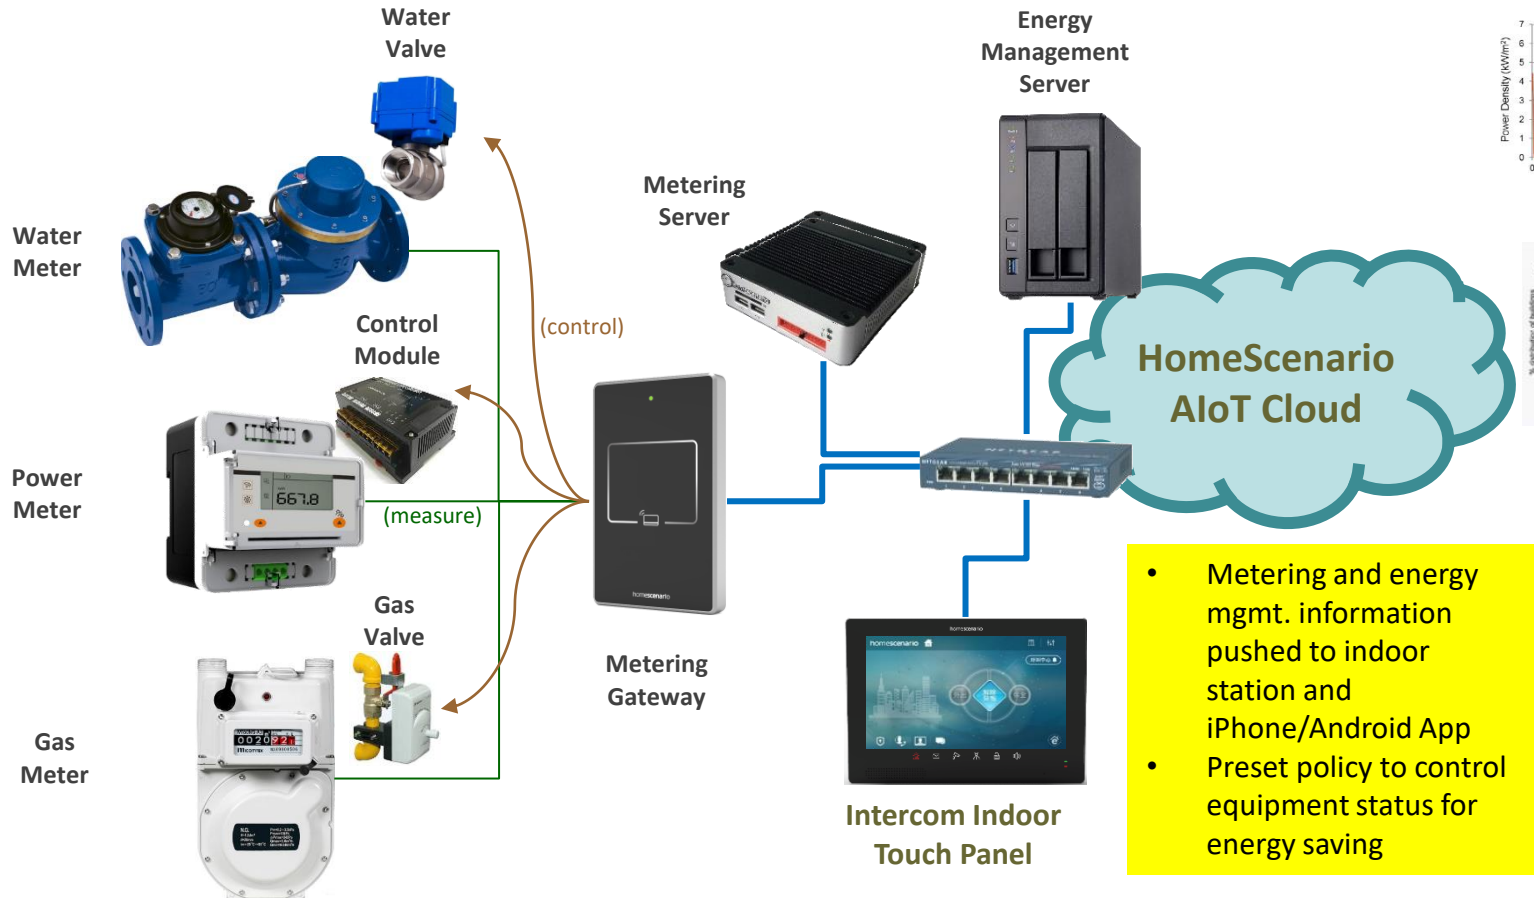

- Monitoring & Presentation
- Automation & Control
- Cloud-Based Notification
- Saving Energy

Building Blocks

- Power meter
- Water meter
- Gas meter
- Air quality e.g. PM 2.5
- Temperature & humidity
- Light luminance
- RPM, mileage
- etc.

Application Diagram

iPhone/Android App

Application Introduction

homescenario

- **Real-time smart metering & display, e.g.:**
 - Power meter
 - Water meter
 - Gas meter
- **Energy consumption statistics:**
 - Histogram (daily, weekly, monthly) for whole building or selected units/zones
 - Average, ranking, etc.
- **Cost calculations according to 24x7 pricing table**
- **Billing and prepayment system**
- **Cloud-based push message service**
- **Smart control:**
 - Lighting on/off/dim
 - Air-conditioner
 - Water valve
 - Gas valve
- **Integrated user interfaces:**
 - PC monitor in management office
 - Touch panel in each room/zone
 - iPhone/Android App

Smart Office Feature Summary

homescenario

Smart home made easy!

Integrated Features

- **SIP/IP Intercom:**
 - Indoor station vs. outdoor video phone
 - Indoor station vs. video doorbell
 - Door to door intercom
 - Call mgmt. center operator
 - Forward incoming call to *iPhone/Android anywhere*
- **Access Control:**
 - Indoor station or mgmt. console to unlock door during intercom
 - Centralized management access control via *Mifare RFID*
 - *Elevator* floor access control, call elevator
- **Alarm System:**
 - System arm/disarm
 - Instant alert to mgmt. center
 - Instant siren alert
 - (Optional) Instant alert to homeowner via e-mail/SMS or *iPhone/Android* pushed message