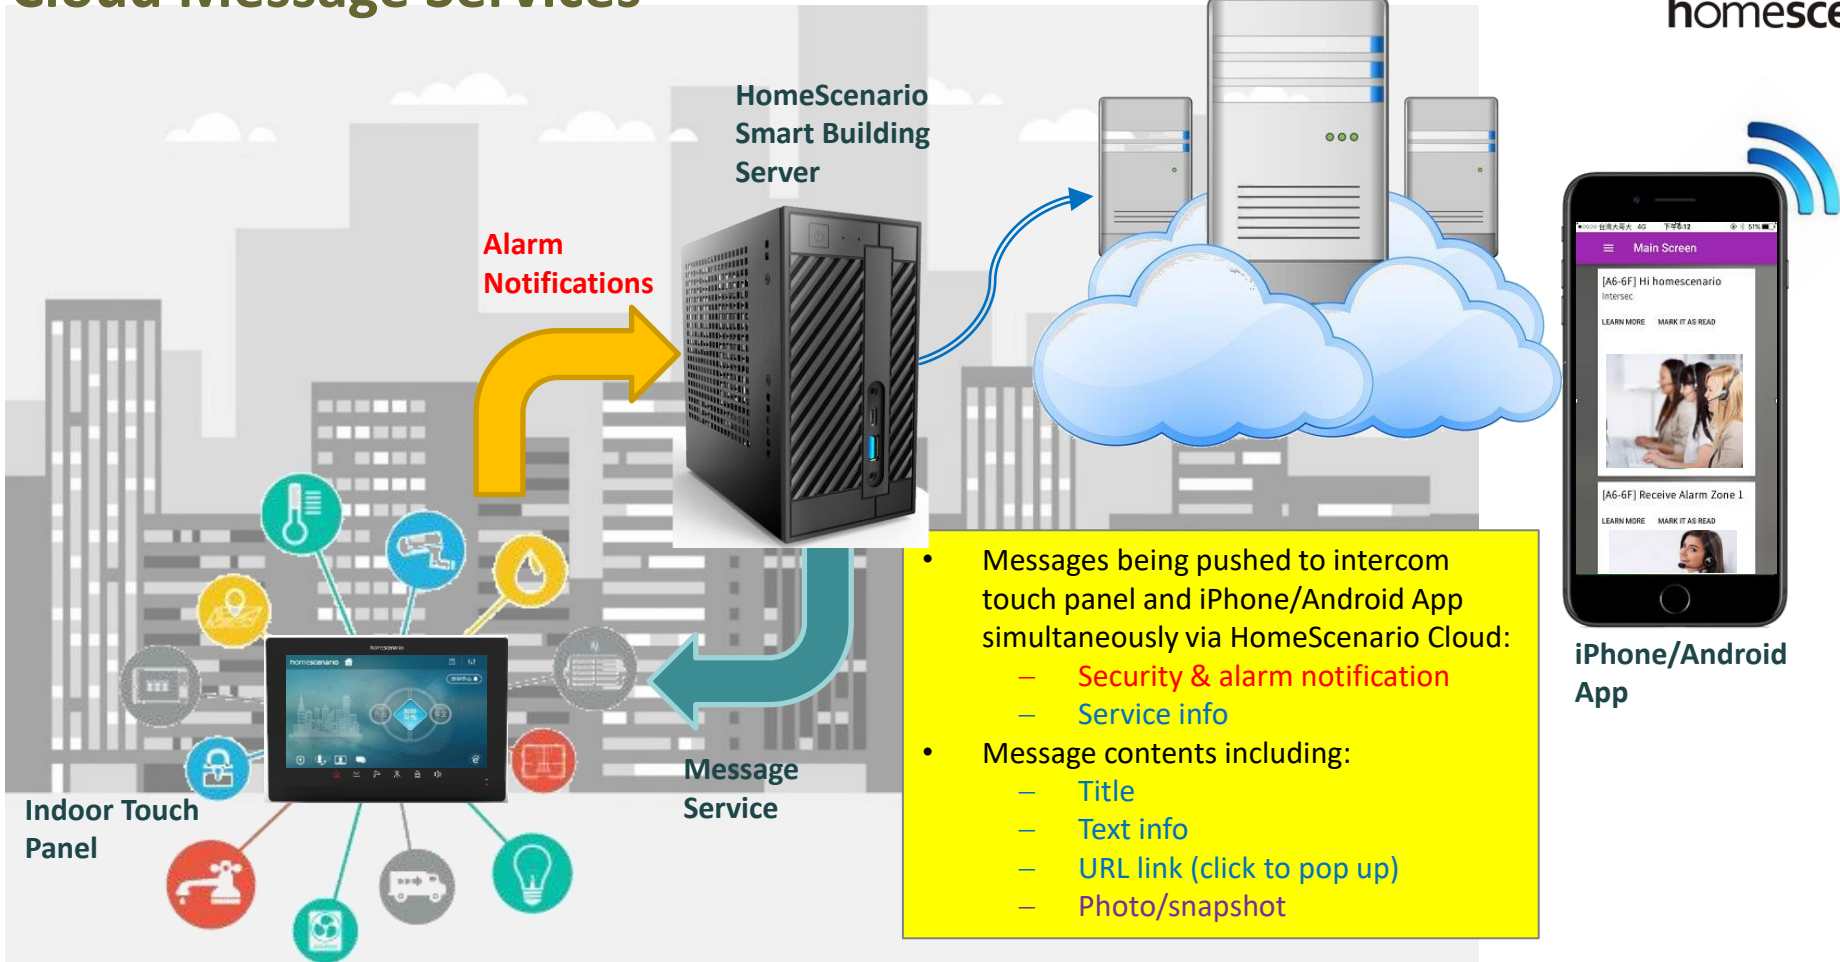

User Interfaces

- *Multi-functional integration*
- *Fully customized scenarios and user interfaces*
- *Easy to deploy, wired and wireless*
- *Notified, monitor and control from anywhere*

Smart AIoT Office via LINE@

- App “without App”
- PUSH message upon alarm or service
- Multiple user registration for one office
- Features:
 - Alarm arm/disarm
 - Smart control
 - Call guard
 - Monitor video
 - Receive service information
 - Photo album
 - Access control
- Flexible Operation
 - Function button
 - Dialog flow
 - Web UI
 - Integration with 3rd party service

Smart Office *Intercom*
Applications

homescenario

Smart home made easy!

SIP-Based *Cloud Intercom*

(SIP Cloud Intercom)

Smart Office *Alarm & Access*
Control Applications

homescenario

Smart home made easy!

Cloud Message Services

Multiple Sensor Zone Protection

Intercom touch panel is also the *Alarm Control Panel*

Multi Access Control:

RFID, QR Code, LPR, Face

User database and condition settings

HSC-1010W
Smart Building
Server