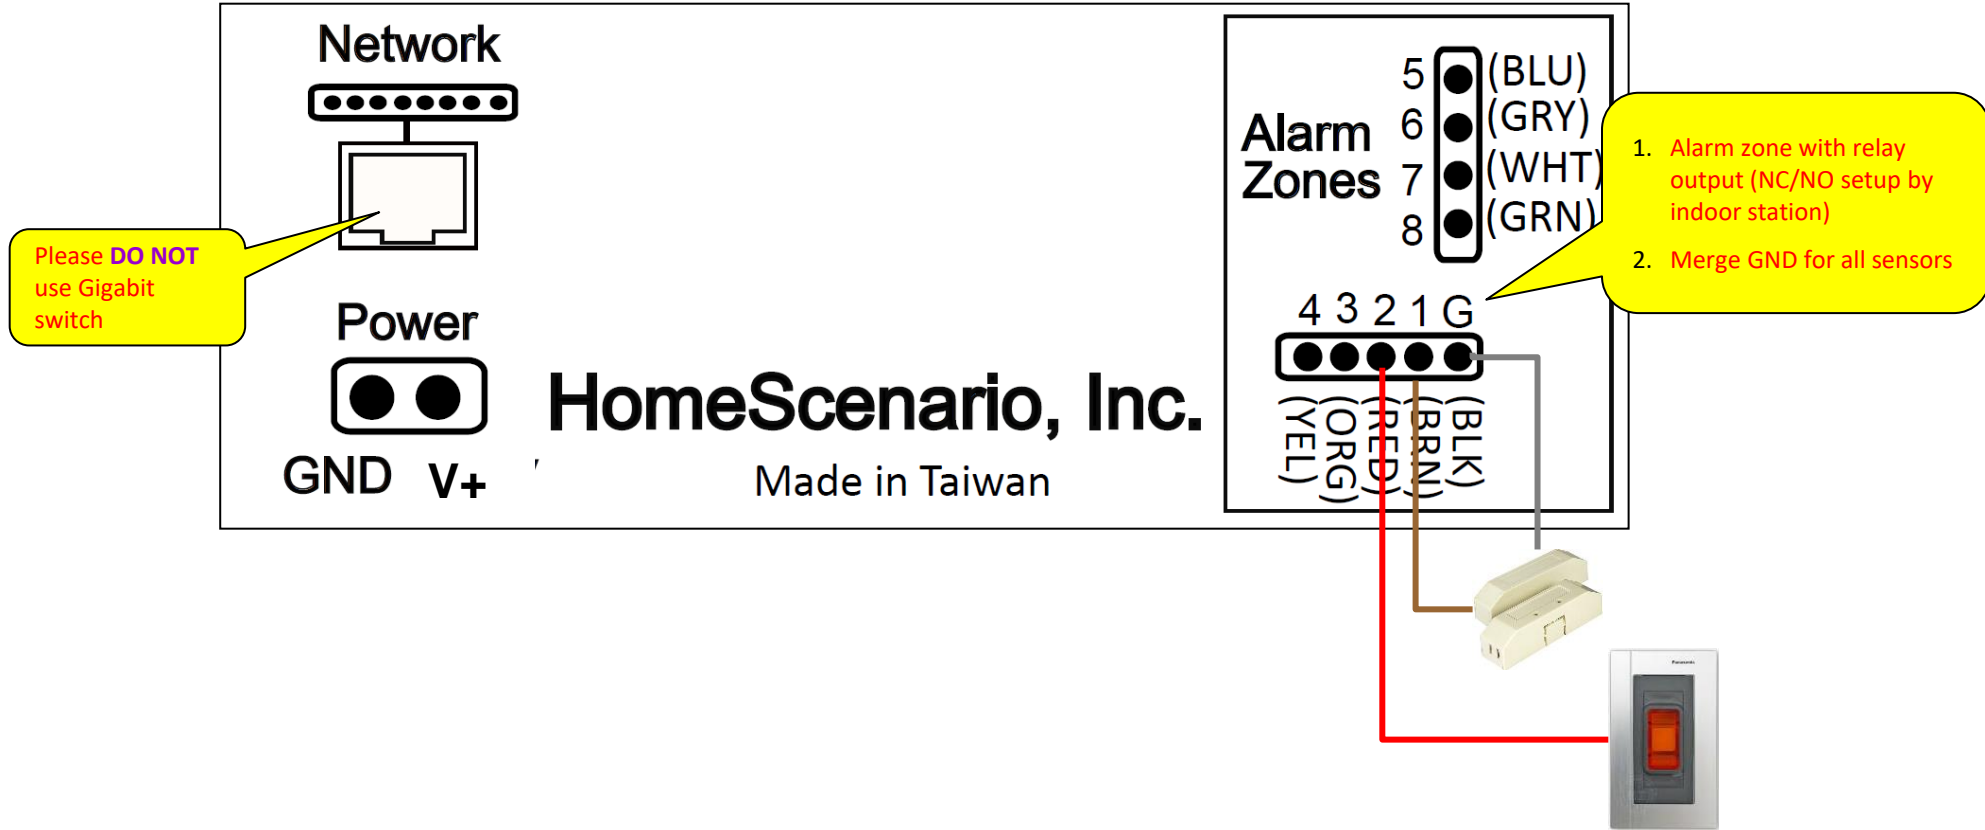

Guard Station

HBI-1100 (10.1")

IR Control Station

HSK-250Z

Features	Technical Spec
<ul style="list-style-type: none"> • Receives commands from gateway and transmits IR signals, either by internal IR transmitter, or IR emitter cable (HSK-10) • Embedded with IR database for A/V system • Supports IR code learning for A/V and HVAC systems • RiteON™ technology which auto detects equipment on/off status by connecting with the power detector, so as to assign the exactly correct IR command pre-defined by scenario • When acting as a host controller, arranges scenarios for lighting, AV system, projector screen, window shades, thermostat • Supports RS-485 for connecting with host controller • You can use iPhone/iPad/Android or IP intercom touch panel to easily control, from anywhere 	<ul style="list-style-type: none"> • Power 12V DC • Connection RS-485 • Frequency 32-500KHz • IR Blaster IR LEDs for 270° transmission, 5m range • IR Cable Via 3.5mm phone jack

Wiring & Installation

homescenario

Smart home made easy!

Indoor Station

Step 1

Step 2

Step 3

Alarm Zones