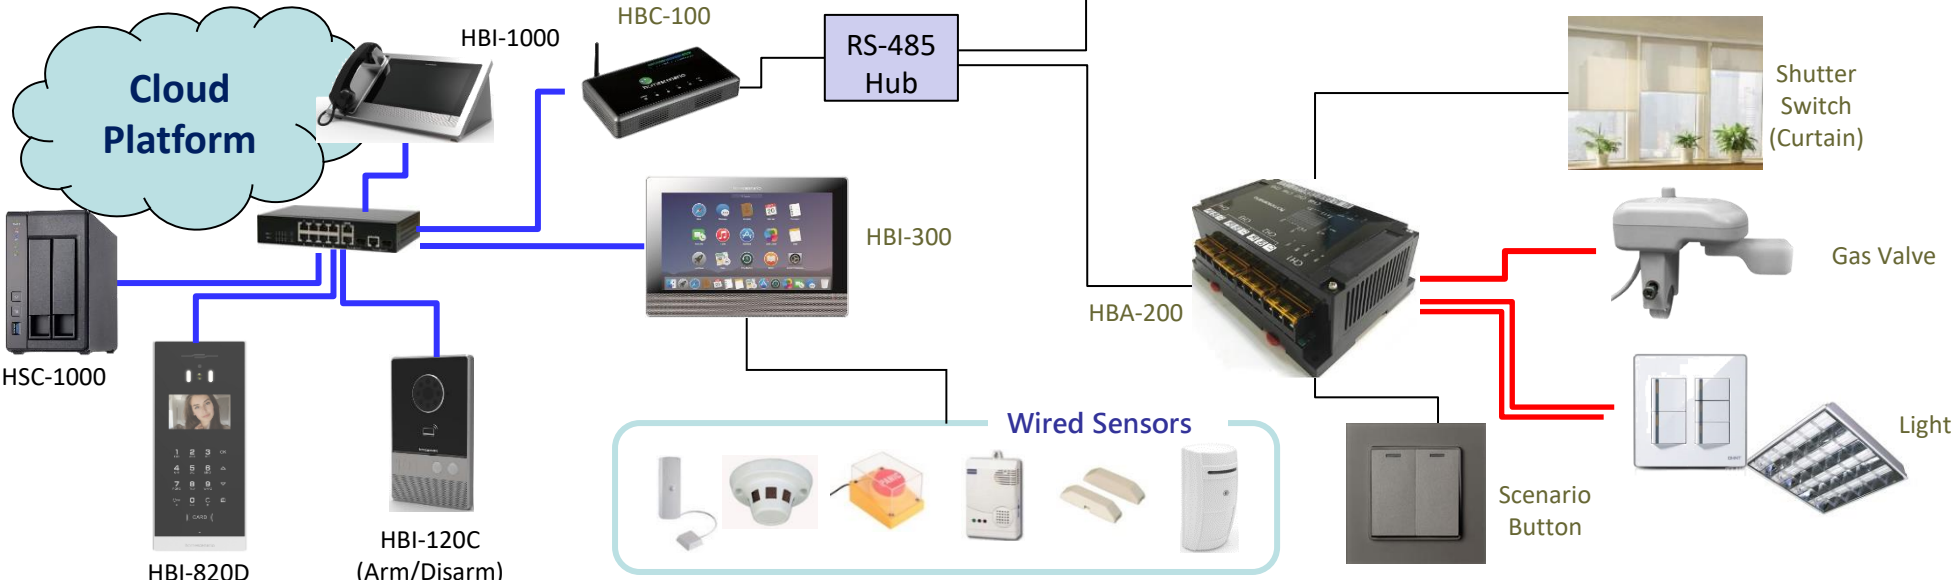

LPR

eTag

Parking Space Management

- Real-time parking space availability
- Traffic light guidance for parking entrance and pass way

Parking Management System

IR Beam Detector

Traffic Light

Parking Gate

Smart Office *Automation*

homescenario

Smart home made easy!

IP Intercom + Smart Office

Wired System for MDU/MTU

Wi-Fi/3G
RF

Smart Door Lock
(battery powered)

A/V,
Air-Con