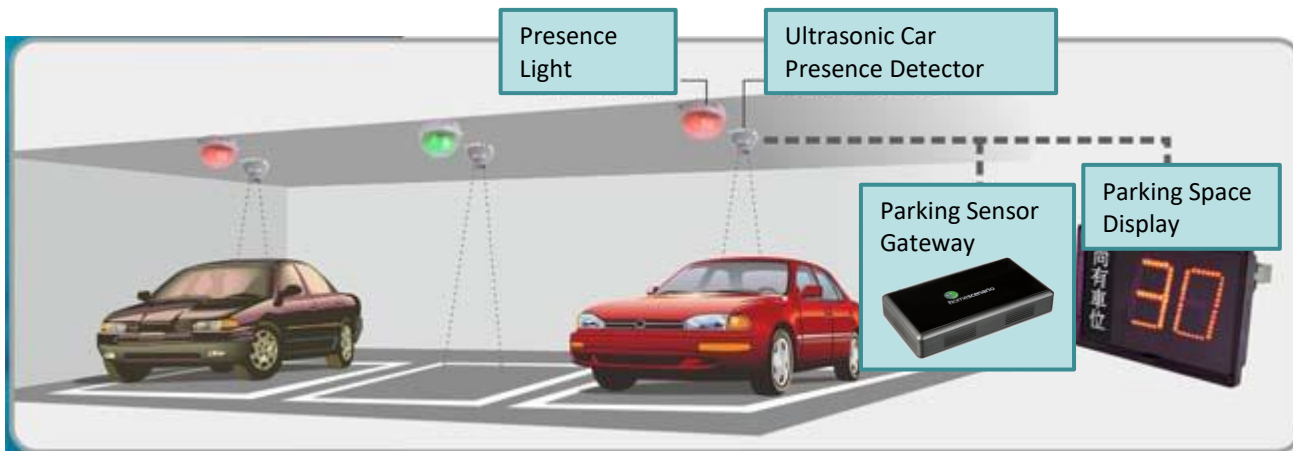

Door Access

Elevator
Floor
Control

Parking

Lobby
Entrance

Advanced Access Control Integration

Face Recognition

Finger Print

QR Code

LPR

eTag

Parking Space Management

- Real-time parking space availability
- Traffic light guidance for parking entrance and pass way

Parking Management System

IR Beam Detector

Traffic Light

Parking Gate