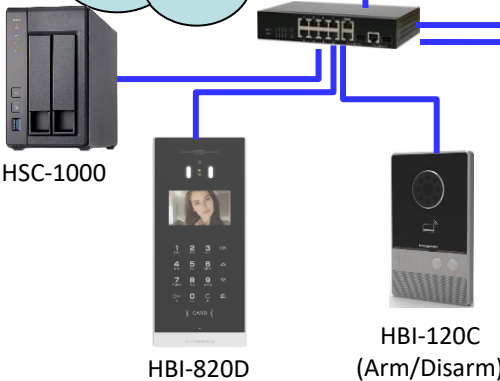

Wi-Fi/3G
RF