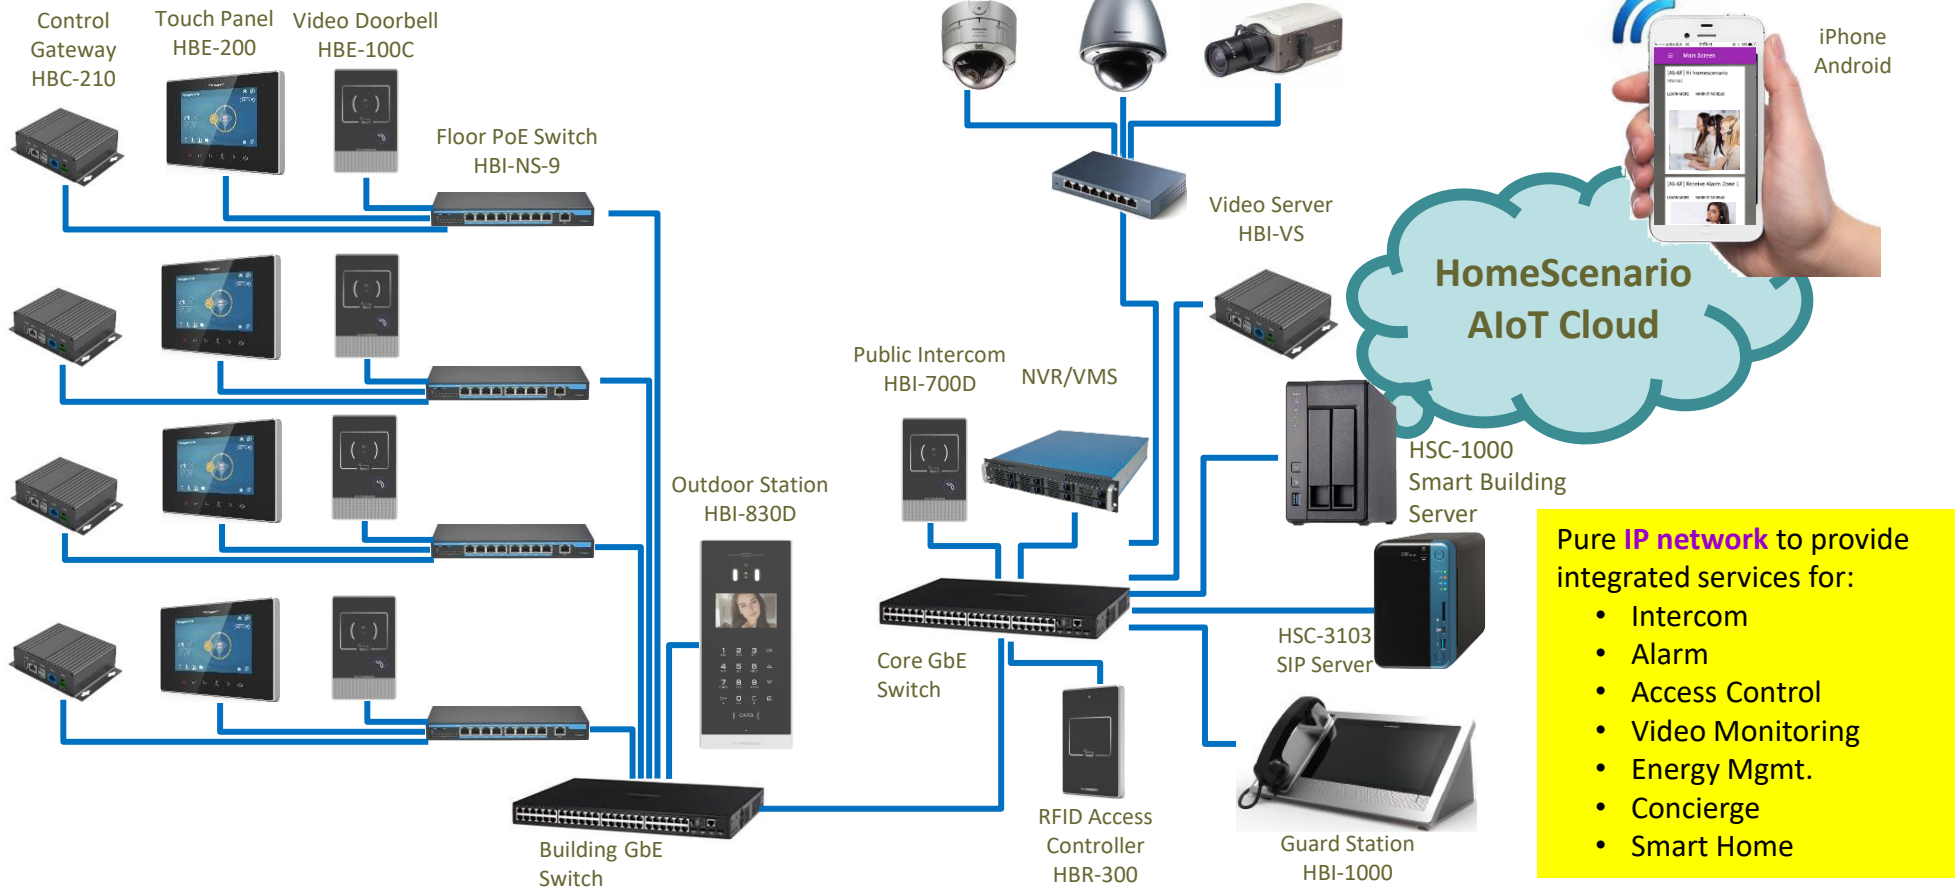

HomeScenario: Cloud AIoT Solution Provider

- Home Automation
- Scenario Control

- Smart Metering
- Energy Management

- SIP/IP Intercom
- Access Control
- Alarm & Perimeter Protection
- Video Monitoring

- Building Automation
- Concierge System
- Control *Anywhere*

Smart Home | Smart Building | Smart City

Smart Office:
Architecture & Application

homescenario

Smart home made easy!

Demands for Smart Office

- **Peace-of-mind:**
 - *Secure* (protecting people and assets, alarm notifications)
 - *Green* (energy saving, eco-friendly)
 - *Convenient* (ease-of-use, higher productivity)
 - *Comfort* (employee satisfaction, quality of working)
- **Unified Communication:**
 - Integrated intercom and telephone
 - Message and concierge service
- **Everything Under control:**
 - Lighting, dimming
 - Motorized curtain, shades, gates
 - HVAC, air-conditioner
 - Audio/video
 - Sensors, video monitoring
 - Smart and automatic scenario
- **Anytime, anywhere:**
 - Touch panel
 - iPhone/iPad/Android

Smart Office IP Network Architecture

Pure IP network to provide integrated services for:

- Intercom
- Alarm
- Access Control
- Video Monitoring
- Energy Mgmt.
- Concierge
- Smart Home

The Office Systems

- Systems to be properly integrated
- Unified control interface
- Controlled anywhere
- Collecting real-time information such as power metering, sensor status, video recording
- Auto send notification or trigger preset scenario

Wiring & Installation

homescenario

Smart home made easy!

Indoor Station

Step 1

Step 2

Step 3

Alarm Zones