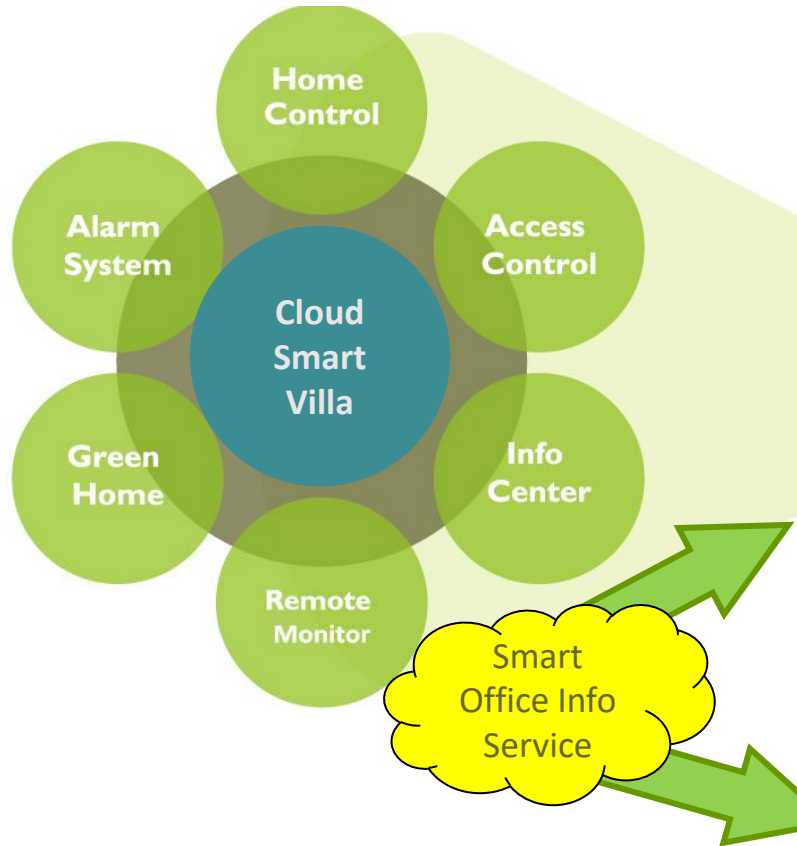

Smart Office IP Network Architecture

Pure IP network to provide integrated services for:

- Intercom
- Alarm
- Access Control
- Video Monitoring
- Energy Mgmt.
- Concierge
- Smart Home

The Office Systems

- Systems to be properly integrated
- Unified control interface
- Controlled anywhere
- Collecting real-time information such as power metering, sensor status, video recording
- Auto send notification or trigger preset scenario

We Integrate and Make Smart Building Systems Work In Harmony

- Flexible architecture to facilitate 3rd party System Integration for smart building services
- Users to control and always get informed wherever they are!

User Interfaces

- *Multi-functional integration*
- *Fully customized scenarios and user interfaces*
- *Easy to deploy, wired and wireless*
- *Notified, monitor and control from anywhere*

Smart AIoT Office via LINE@

- App “without App”
- PUSH message upon alarm or service
- Multiple user registration for one office
- Features:
 - Alarm arm/disarm
 - Smart control
 - Call guard
 - Monitor video
 - Receive service information
 - Photo album
 - Access control
- Flexible Operation
 - Function button
 - Dialog flow
 - Web UI
 - Integration with 3rd party service