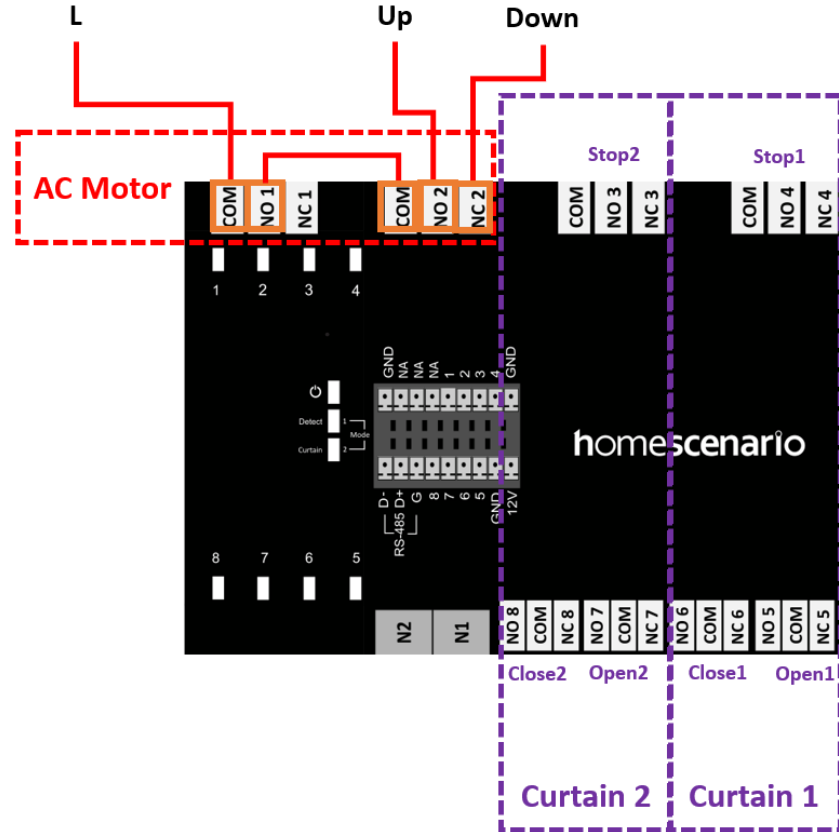

Wiring & Installation

homescenario

Smart home made easy!

Indoor Station

Step 1

Step 2

Step 3

Alarm Zones

HomeScenario, Inc.

Made in Taiwan

Video Doorbell

Mounting Frame

Step 1

Step 2

Step 3

HBA-200 Lighting Wiring

3-Way Wiring

HBA-210 Curtain Wiring

Window Shades Control (HSM-300Z)

Wiring Instruction:

Window Curtain

Notes :

Connect the HBA-200 relay outputs to contacts of motorized track. Please avoid high-voltage power.