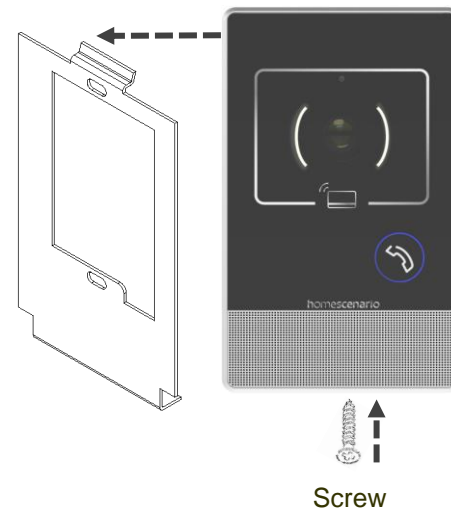

Wiring & Installation

homescenario

Smart home made easy!

Indoor Station

Step 1

Step 2

Step 3

Alarm Zones

HomeScenario, Inc.

Made in Taiwan

Video Doorbell

Mounting Frame

Step 1

Step 2

Step 3

HBA-200 Lighting Wiring

3-Way Wiring

HBA-210 Curtain Wiring

Window Shades Control (HSM-300Z)

Wiring Instruction:

Window Curtain

Notes :

Connect the HBA-200 relay outputs to contacts of motorized track. Please avoid high-voltage power.