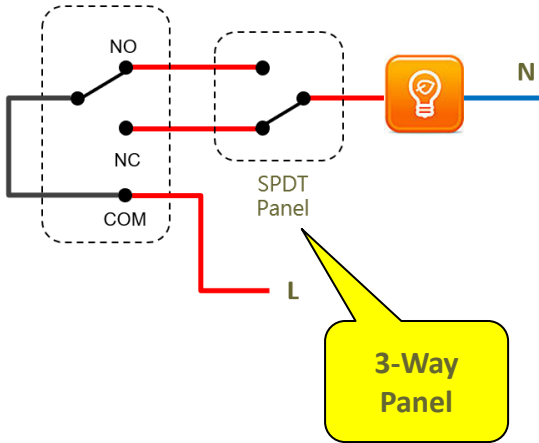

Wiring & Installation

homescenario

Smart home made easy!

Indoor Station

Step 1

Step 2

Step 3

Alarm Zones

HomeScenario, Inc.

Made in Taiwan

Video Doorbell

Mounting Frame

Step 1

Step 2

Step 3

HBA-200 Lighting Wiring

3-Way Wiring

HBA-210 Curtain Wiring

Window Shades Control (HSM-300Z)

Wiring Instruction:

Window Curtain

Notes :

Connect the HBA-200 relay outputs to contacts of motorized track. Please avoid high-voltage power.