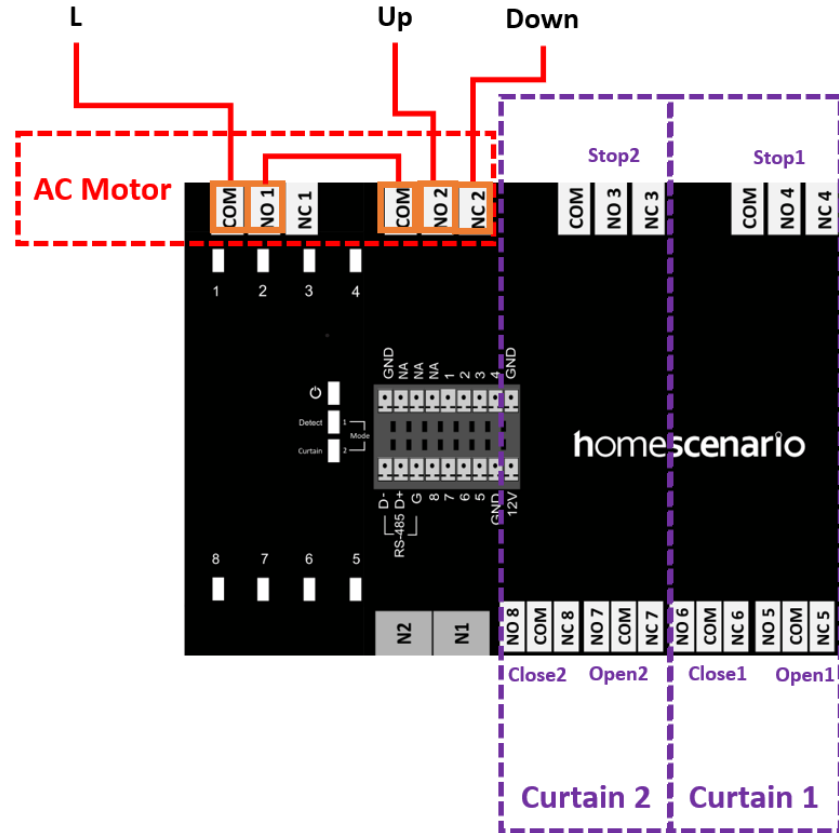

Smart Home I/O Module

HBA-200/210

Features	Technical Spec
<ul style="list-style-type: none">• Supports RS-485/Modbus for wired smart home control• Provides 8 NC/NO relay outputs with high rating, which can be used to control lighting on/off or window curtain• Can be used to switch load of AC or DC• Max loading (each load): Resistive 20A x4, 10A x4• Also provides 8-channel digital inputs, which can be connected with sensor or scenario button• DIN-Rail installation	<ul style="list-style-type: none">• Serial RS-485• Digital Input 8x digital inputs, terminal blocks• Relay Output 4x 20A, 4x 10A COM/NC/NO; terminal blocks• N Neutral wire, for power status detection• Installation DIN-Rail• Dimension 155x110x60mm

Wiring & Installation

homescenario

Smart home made easy!

Indoor Station

Step 1

Step 2

Step 3

Alarm Zones

Video Doorbell

Mounting Frame

Step 1

Step 2

Step 3

HBA-200 Lighting Wiring

3-Way Wiring

HBA-210 Curtain Wiring

Wiring Instruction:

Window Curtain

Notes :

Connect the HBA-200 relay outputs to contacts of motorized track. Please avoid high-voltage power.

Summary

homescenario

Smart home made easy!

HomeScenario Solution Advantage