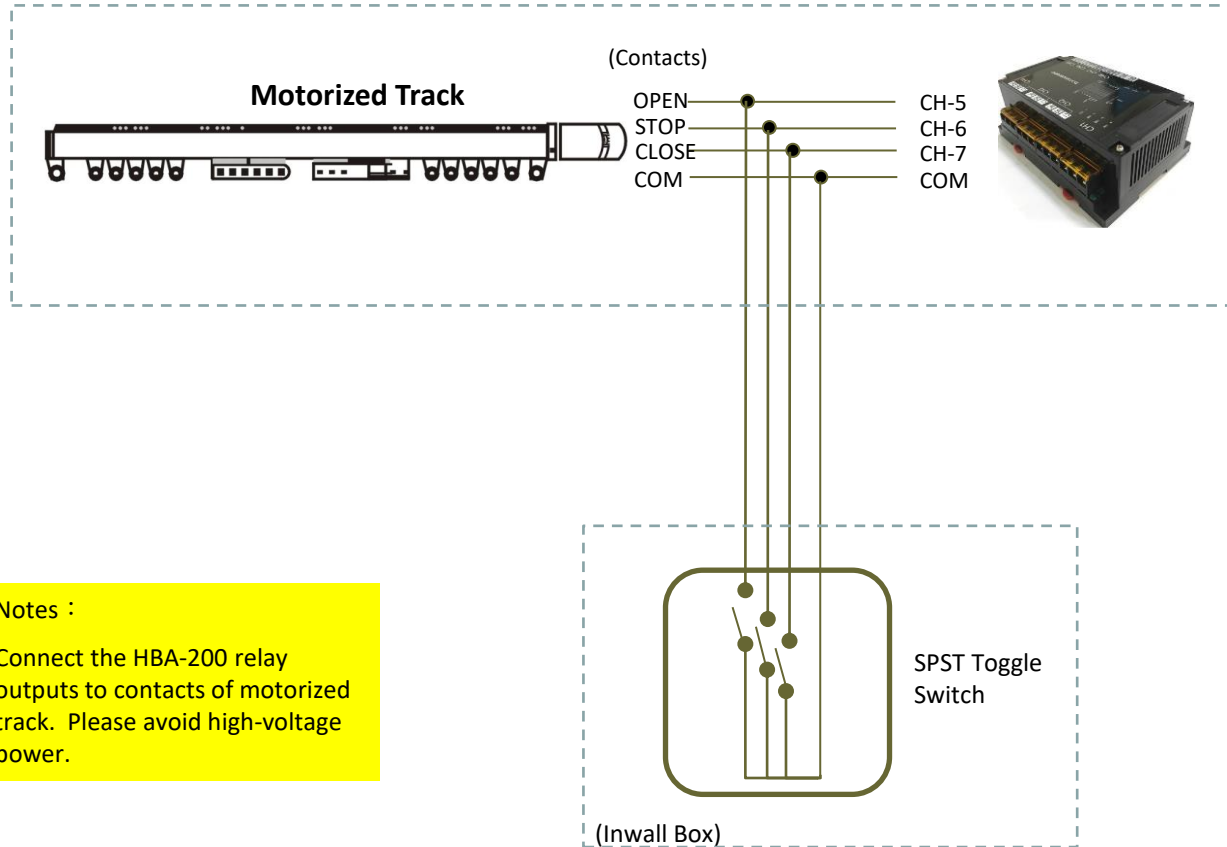

Smart Home I/O Module

HBA-200/210

Features	Technical Spec
<ul style="list-style-type: none">• Supports RS-485/Modbus for wired smart home control• Provides 8 NC/NO relay outputs with high rating, which can be used to control lighting on/off or window curtain• Can be used to switch load of AC or DC• Max loading (each load): Resistive 20A x4, 10A x4• Also provides 8-channel digital inputs, which can be connected with sensor or scenario button• DIN-Rail installation	<ul style="list-style-type: none">• Serial RS-485• Digital Input 8x digital inputs, terminal blocks• Relay Output 4x 20A, 4x 10A COM/NC/NO; terminal blocks• N Neutral wire, for power status detection• Installation DIN-Rail• Dimension 155x110x60mm

Wiring & Installation

homescenario

Smart home made easy!

Indoor Station

Step 1

Step 2

Step 3

Alarm Zones

Video Doorbell

Mounting Frame

Step 1

Step 2

Step 3

HBA-200 Lighting Wiring

3-Way Wiring

HBA-210 Curtain Wiring

Wiring Instruction:

Window Curtain

Notes :

Connect the HBA-200 relay outputs to contacts of motorized track. Please avoid high-voltage power.

Summary

homescenario

Smart home made easy!

HomeScenario Solution Advantage