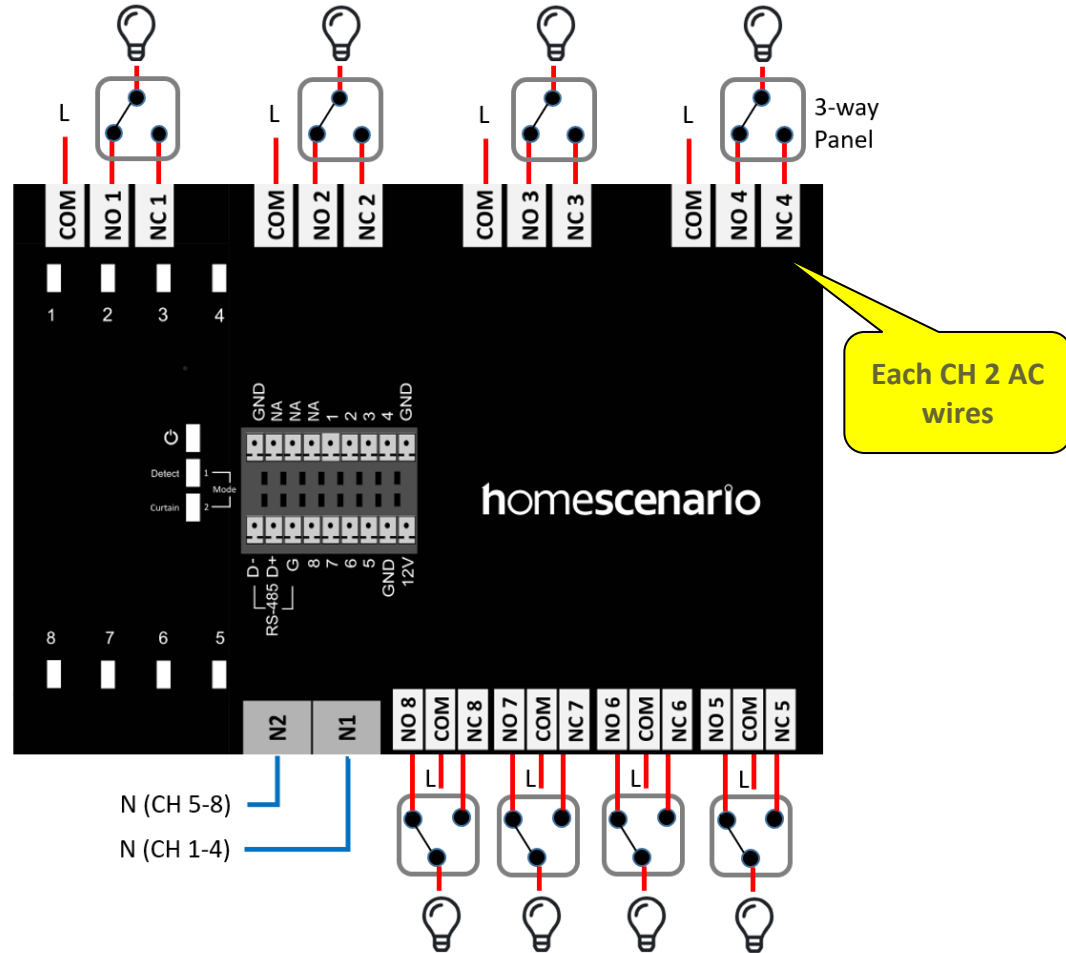

Smart Home I/O Module

HBA-200/210

Features	Technical Spec
<ul style="list-style-type: none">• Supports RS-485/Modbus for wired smart home control• Provides 8 NC/NO relay outputs with high rating, which can be used to control lighting on/off or window curtain• Can be used to switch load of AC or DC• Max loading (each load): Resistive 20A x4, 10A x4• Also provides 8-channel digital inputs, which can be connected with sensor or scenario button• DIN-Rail installation	<ul style="list-style-type: none">• Serial RS-485• Digital Input 8x digital inputs, terminal blocks• Relay Output 4x 20A, 4x 10A COM/NC/NO; terminal blocks• N Neutral wire, for power status detection• Installation DIN-Rail• Dimension 155x110x60mm

Wiring & Installation

homescenario

Smart home made easy!

Indoor Station

Step 1

Step 2

Step 3

Alarm Zones

Video Doorbell

Mounting Frame

Step 1

Step 2

Step 3

HBA-200 Lighting Wiring

3-Way Wiring

HBA-210 Curtain Wiring

Wiring Instruction:

Window Curtain

Notes :

Connect the HBA-200 relay outputs to contacts of motorized track. Please avoid high-voltage power.

Summary

homescenario

Smart home made easy!

HomeScenario Solution Advantage