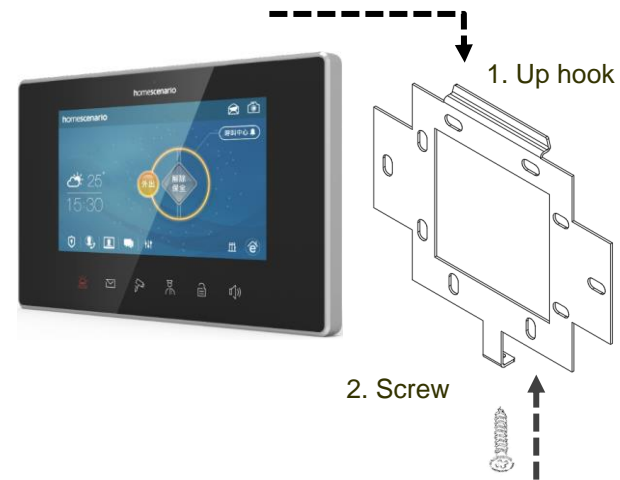

IR Control Station

HSK-250Z

Features	Technical Spec
<ul style="list-style-type: none"> • Receives commands from gateway and transmits IR signals, either by internal IR transmitter, or IR emitter cable (HSK-10) • Embedded with IR database for A/V system • Supports IR code learning for A/V and HVAC systems • RiteON™ technology which auto detects equipment on/off status by connecting with the power detector, so as to assign the exactly correct IR command pre-defined by scenario • When acting as a host controller, arranges scenarios for lighting, AV system, projector screen, window shades, thermostat • Supports RS-485 for connecting with host controller • You can use iPhone/iPad/Android or IP intercom touch panel to easily control, from anywhere 	<ul style="list-style-type: none"> • Power 12V DC • Connection Z-Wave • Frequency 32-500KHz • IR Blaster IR LEDs for 270° transmission, 5m range • IR Cable Via 3.5mm phone jack

Wiring & Installation

homescenario

Smart home made easy!

Indoor Station

Step 1

Step 2

Step 3

Alarm Zones