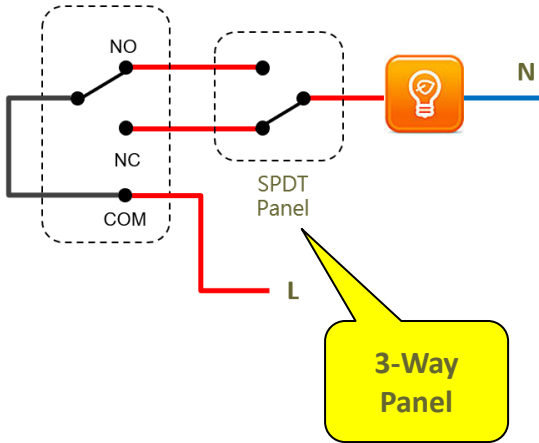

IR Control Station

HSK-250Z

Features	Technical Spec
<ul style="list-style-type: none"> • Receives commands from gateway and transmits IR signals, either by internal IR transmitter, or IR emitter cable (HSK-10) • Embedded with IR database for A/V system • Supports IR code learning for A/V and HVAC systems • RiteON™ technology which auto detects equipment on/off status by connecting with the power detector, so as to assign the exactly correct IR command pre-defined by scenario • When acting as a host controller, arranges scenarios for lighting, AV system, projector screen, window shades, thermostat • Supports RS-485 for connecting with host controller • You can use iPhone/iPad/Android or IP intercom touch panel to easily control, from anywhere 	<ul style="list-style-type: none"> • Power 12V DC • Connection Z-Wave • Frequency 32-500KHz • IR Blaster IR LEDs for 270° transmission, 5m range • IR Cable Via 3.5mm phone jack

Wiring & Installation

homescenario

Smart home made easy!

Indoor Station

Step 1

Step 2

Step 3

Alarm Zones

Video Doorbell

Mounting Frame

Step 1

Step 2

Step 3

HBA-200 Lighting Wiring

3-Way Wiring

HBA-210 Curtain Wiring

Wiring Instruction:

Window Curtain

Notes :

Connect the HBA-200 relay outputs to contacts of motorized track. Please avoid high-voltage power.

Summary

homescenario

Smart home made easy!

HomeScenario Solution Advantage