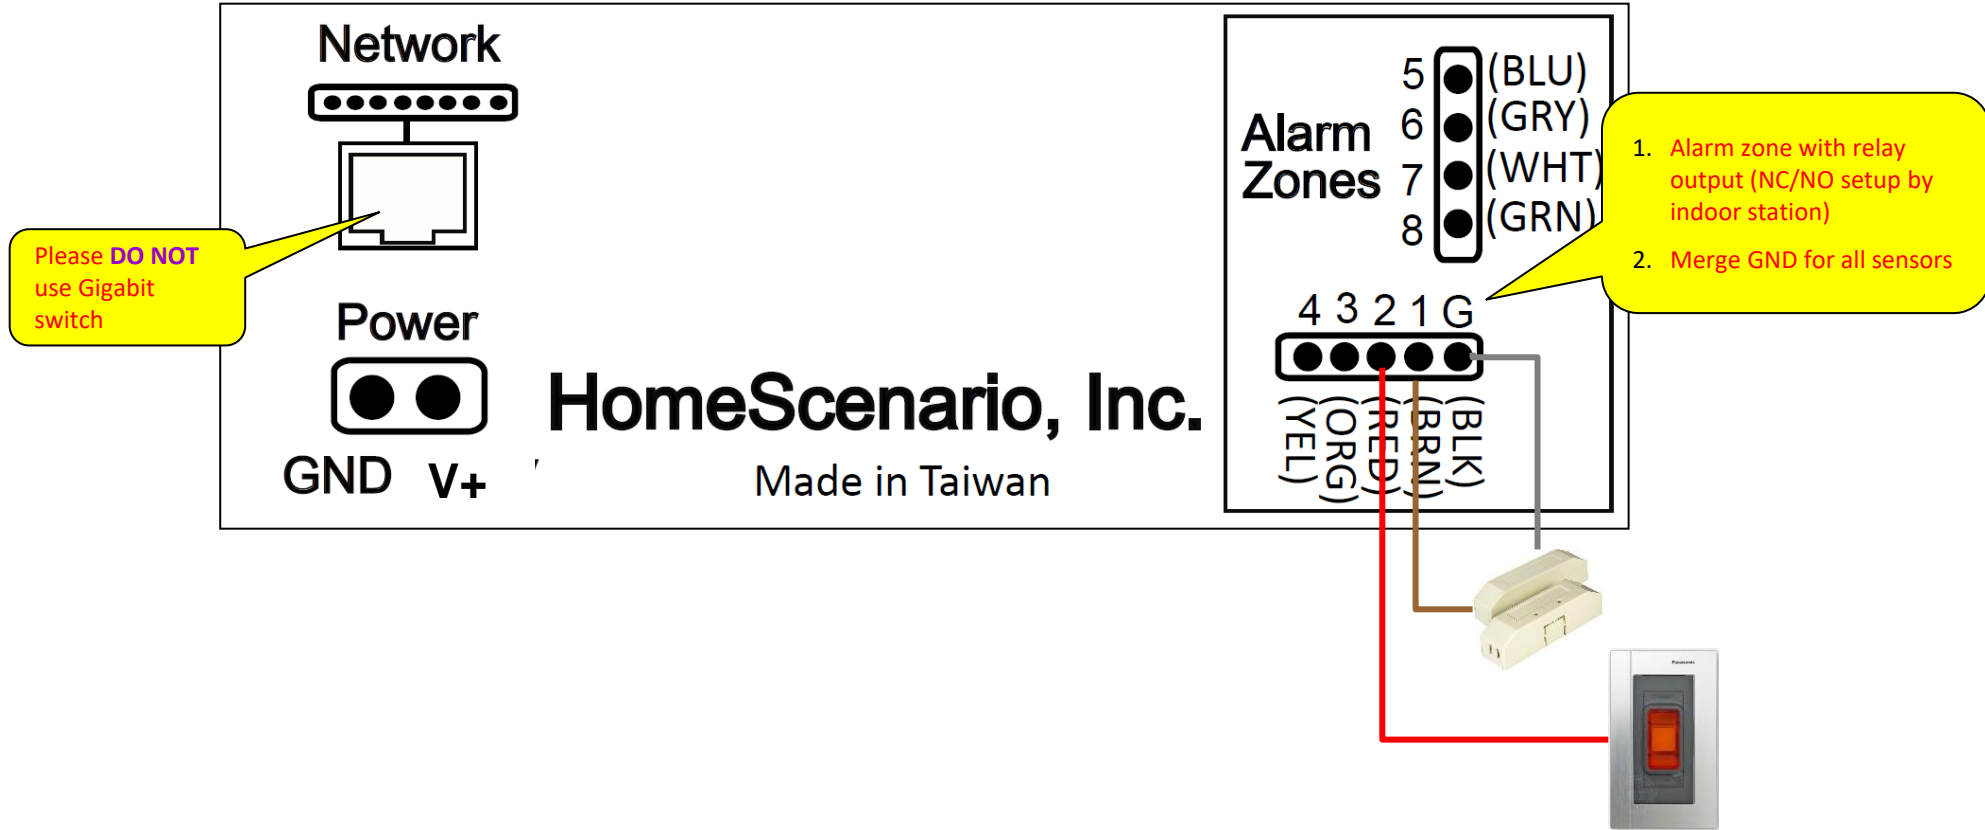

Smart Home I/O Module

HBA-200/210

Features	Technical Spec
<ul style="list-style-type: none">• Supports RS-485/Modbus for wired smart home control• Provides 8 NC/NO relay outputs with high rating, which can be used to control lighting on/off or window curtain• Can be used to switch load of AC or DC• Max loading (each load): Resistive 20A x4, 10A x4• Also provides 8-channel digital inputs, which can be connected with sensor or scenario button• DIN-Rail installation	<ul style="list-style-type: none">• Serial RS-485• Digital Input 8x digital inputs, terminal blocks• Relay Output 4x 20A, 4x 10A COM/NC/NO; terminal blocks• N Neutral wire, for power status detection• Installation DIN-Rail• Dimension 155x110x60mm

IR Control Station

HSK-250Z

Features	Technical Spec
<ul style="list-style-type: none"> • Receives commands from gateway and transmits IR signals, either by internal IR transmitter, or IR emitter cable (HSK-10) • Embedded with IR database for A/V system • Supports IR code learning for A/V and HVAC systems • RiteON™ technology which auto detects equipment on/off status by connecting with the power detector, so as to assign the exactly correct IR command pre-defined by scenario • When acting as a host controller, arranges scenarios for lighting, AV system, projector screen, window shades, thermostat • Supports RS-485 for connecting with host controller • You can use iPhone/iPad/Android or IP intercom touch panel to easily control, from anywhere 	<ul style="list-style-type: none"> • Power 12V DC • Connection Z-Wave • Frequency 32-500KHz • IR Blaster IR LEDs for 270° transmission, 5m range • IR Cable Via 3.5mm phone jack

Wiring & Installation

homescenario

Smart home made easy!

Indoor Station

Step 1

Step 2

Step 3

Alarm Zones

Wiring Instruction:

Window Curtain

Notes :

Connect the HBA-200 relay outputs to contacts of motorized track. Please avoid high-voltage power.

Summary

homescenario

Smart home made easy!

HomeScenario Solution Advantage