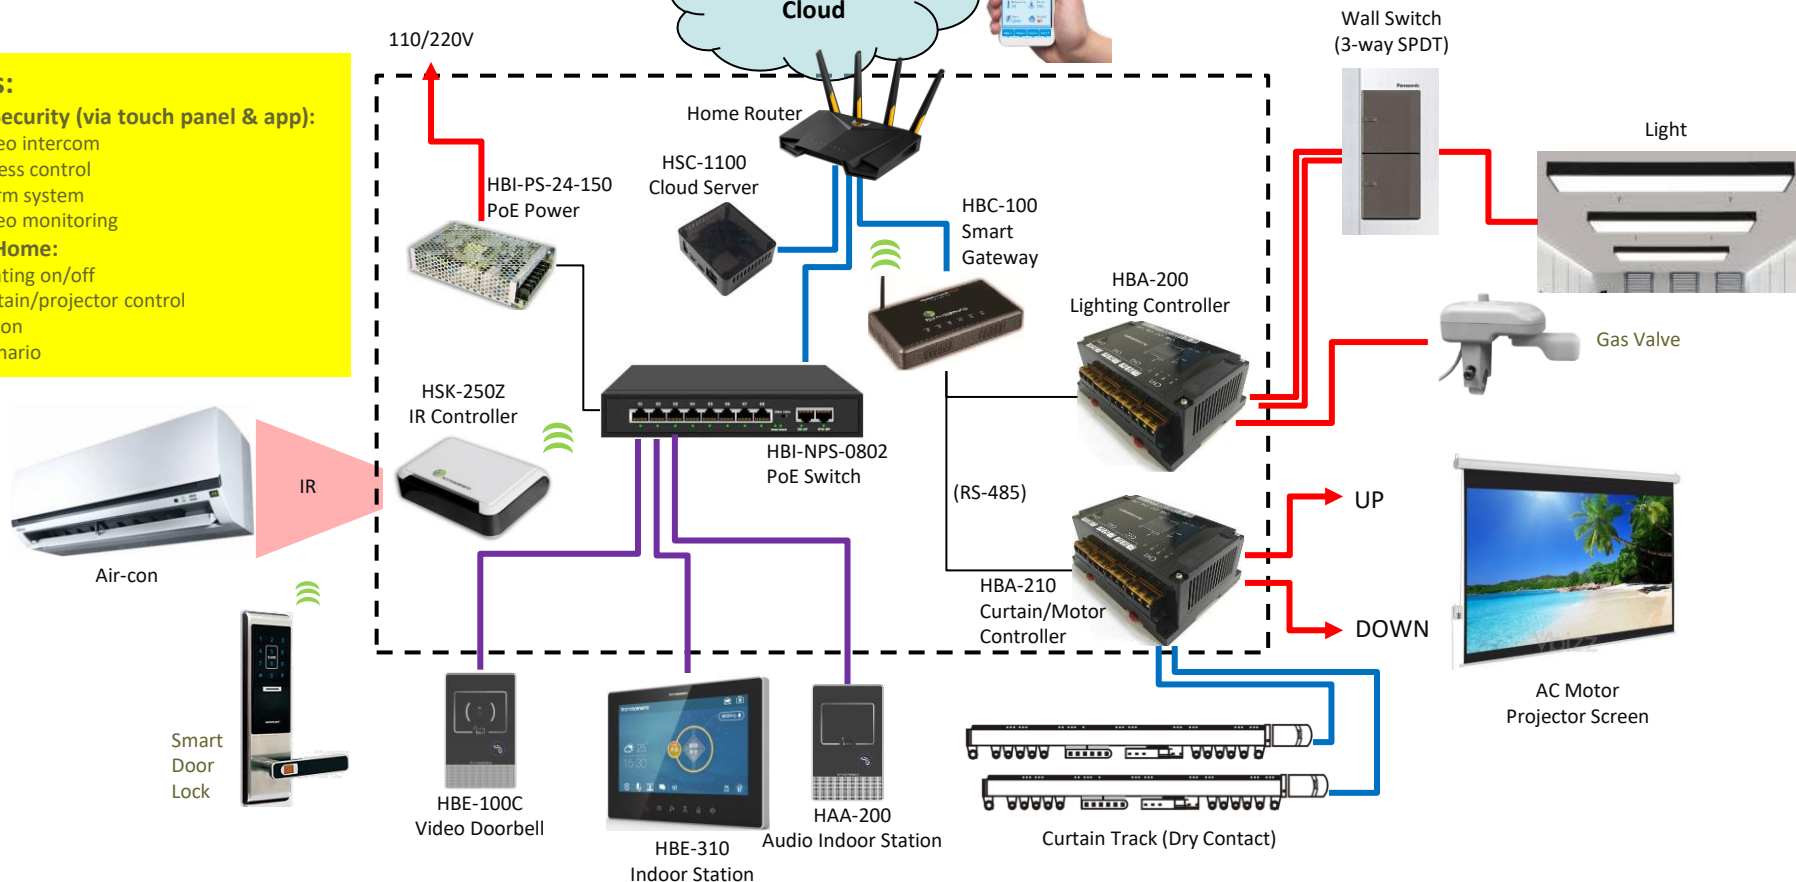

- **Anytime, anywhere:**

- Indoor touch panel
- iPhone/Android App

Smart Villa Diagram

📶 RF
 — AC Cable
 — LAN Cat-6
 — PoE Cat-6
 📶 Wi-Fi/4G

- Features:**
- **Cloud Security (via touch panel & app):**
 - Video intercom
 - Access control
 - Alarm system
 - Video monitoring
 - **Smart Home:**
 - Lighting on/off
 - Curtain/projector control
 - Aircon
 - Scenario

Main Products

homescenario

Smart home made easy!

Smart Villa Equipment Examples

Product	Model	Install	Power	Remarks
Indoor Station	HBE-200(7") HBE-310(10.1")	2-Gang	PoE	1-4 each villa
Audio Indoor Station	HAA-200	1-Gang	PoE	1-4 each villa
Video Doorbell	HBE-100C	1-Gang	PoE	1-2 each villa
PoE Switch	HBI-NPS-0802	ELV Box	HBI-PS-24-150	1 for 8 devices
Cloud Server	HSC-1100	ELV Box	HBI-PS-5-35	1 each villa
Smart Home Gateway	HBC-100	ELV Box	12V	1 each villa
Lighting Control	HBA-200	ELV Box	12V	8CH on/off
Curtain Control	HBA-210	ELV Box	12V	2x Dry Contact, 1x AC Motor
IR Control	HSK-250Z	Desktop	12V	IR line of sight

IP Video Doorbell

HBE-100C

Features	Technical Spec
<ul style="list-style-type: none">• Wide angle, high quality CMOS camera• Elegant industrial design with painted ABS frame and tempered glass front panel; which can well fit various interior design styles• Wall-mount 1-gang installation, slim outlook thickness• Supports IP network, works with HBE-200/310 indoor stations• LED illumination during intercom for night vision• Automatic snapshot during intercom for further verifications• Indoor station can monitor camera video from HBE-100C• Embedded RFID reader for controlling door lock or security alarm arm/disarm	<ul style="list-style-type: none">• Power 12-24V DC• Camera CMOS wide angle• Op. Power 4.5W• Standby 0.5W• RFID Mifare 13.56MHz• Network RJ-45 Ethernet• I/O Lock/Open• Installation 1-Gang• Protection Indoor/Outdoor• Materials Painted ABS frame, with glass-type front panel