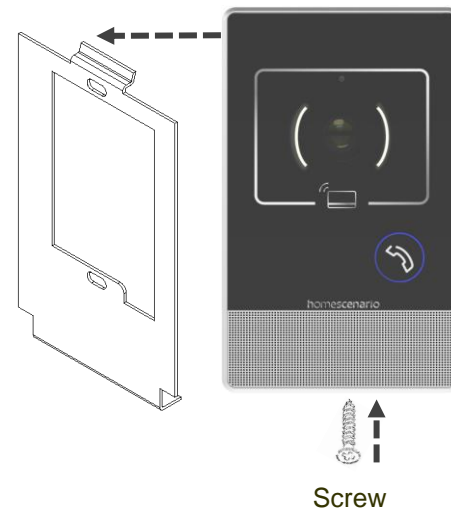

Wiring & Installation

homescenario

Smart home made easy!

Indoor Station

Step 1

Step 2

Step 3

Alarm Zones

Video Doorbell

Mounting Frame

Step 1

Step 2

Step 3

HBA-200 Lighting Wiring

3-Way Wiring

HBA-210 Curtain Wiring

Wiring Instruction:

Window Curtain

Notes :

Connect the HBA-200 relay outputs to contacts of motorized track. Please avoid high-voltage power.

Summary

homescenario

Smart home made easy!

HomeScenario Solution Advantage