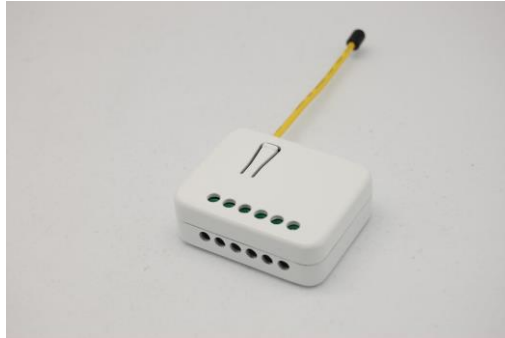

HSM-200Z Z-Wave AC Motor Controller

The HSM-200Z is a Z-Wave enabled device which allows you to control an AC motor wirelessly. It also has built-in digital input contact which can be connected to external wall switch panel for manual control of the AC motor.

Features & Benefits

- Wirelessly controls the UP/DOWN/STOP motion of an AC Motor
- Can work with legacy wall switch panel for manual control
- Also functions as a Z-Wave repeater to extend the RF coverage
- Supports Z-Wave 2-way mesh networking, RF range up to 20m indoors
- Easy to install and associate with Z-Wave host controller (e.g. HSC-48) or Z-Wave device

Plug in Load:

- Lighting Control Resistive 5A, Tungsten 500W, Fluorescent 250VA
- Motor Loading 1/4hp
- Power Input 100-240VAC 50-60Hz

Digital Input:

- Digital Input x2 (for mechanical wall switch panel to control UP/DOWN)

Dimensions & Weight:

- Product Size 47.5x39x17.6mm
- Product Weight 100g

Certifications:

- CE, FCC, Z-Wave

Available Colors:

- White

Wiring Diagram

Ordering Information