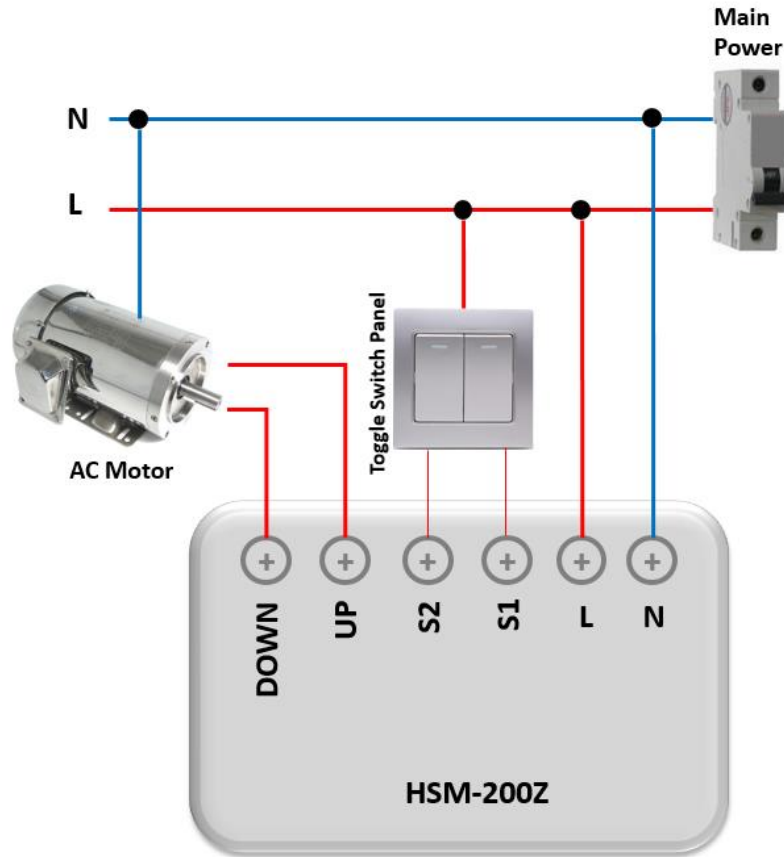

Button:

- Program button for Device Inclusion, Exclusion, Association

LED Indication:

- LED Color Red
- LED Trigger Device Status

System Requirements:

- Installed HomeScenario Scenario Gateway (e.g. HSC-48), or
- Z-Wave Enabled Controller

Dimensions & Weight:

- Product Size 47.5x39x17.6mm
- Product Weight 100g

Certifications:

- CE, FCC, Z-Wave

Available Colors:

- White

Wiring Diagram

Ordering Information