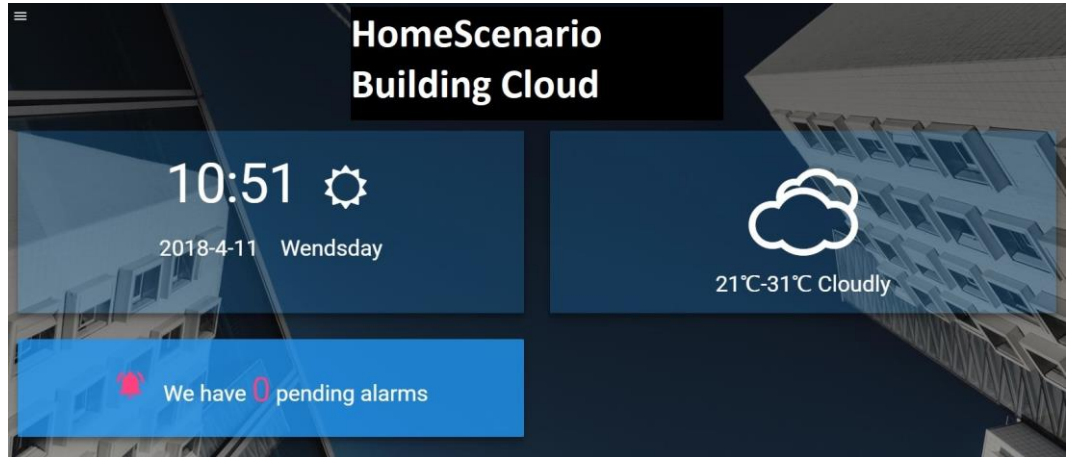

HSC-1010W

IP Cloud Smart Building Management Server

The HSC-1010W is the management server for HomeScenario Smart Building system. It provides centralized building management features for integrating IP Intercom, security alarm, access control, text message editing/distribution, building automation, smart home, device configuration and maintenance, management center video server, system log/report, etc.

The HSC-1010W can also integrate with 3rd party systems to extend the scope of service for smart building. It is a powerful tool for large-scale property management such as residential apartment, hotel, office, factory, school, etc.*

Hardware Specifications

- x86 desktop architecture
- Dual core >2GHz CPU
- >4GB DDR4 >128GB SSD
- Dual LAN ports
- Windows IoT, Linux VM

(product photo for reference only)

Web UI Snapshots

The Lock Control interface shows a table with the following data: