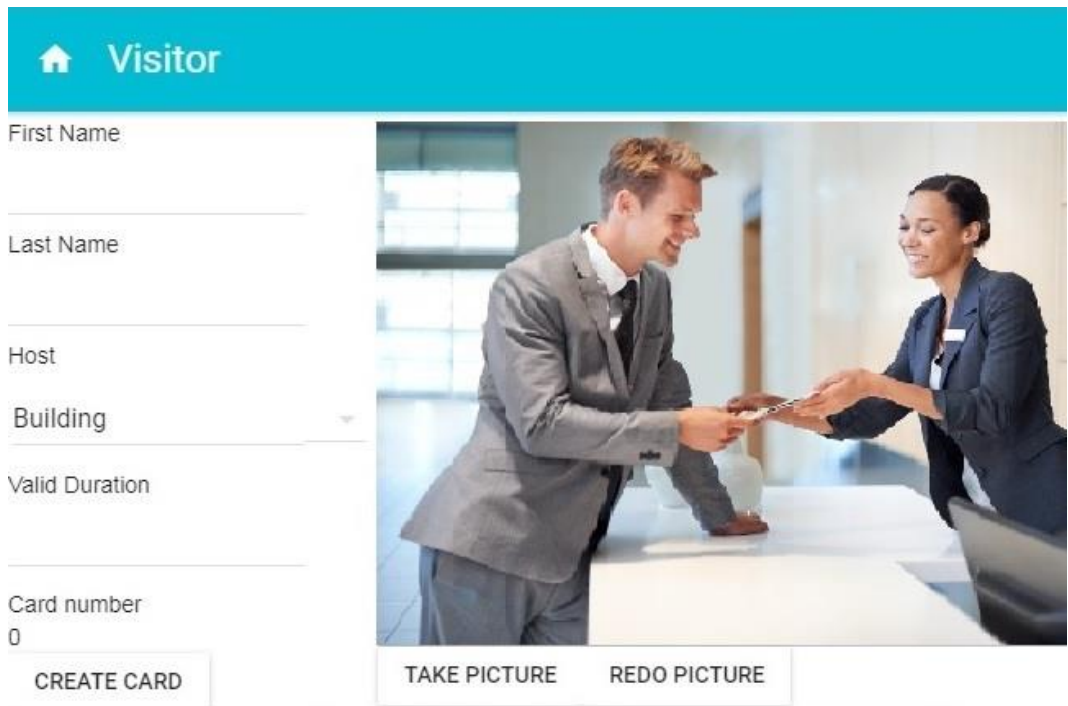

Web UI Snapshots

The Lock Control interface shows a table with the following data:

NEW	D-10	Name	Location	Address	Linked Relay Mode	Anti-passback Mode	Operation
☐		Enable Control	1199	P1199000000	Disable	Isolate	DELETE OPEN DOOR SYNC SCHEDULE
☐		Enable Control	1199	P1199000000	Disable	Isolate	DELETE OPEN DOOR SYNC SCHEDULE
☐		Enable Control	0099	P0099000000	Disable	Isolate	DELETE OPEN DOOR SYNC SCHEDULE
☐		Enable Control	0099	P0099000000	Disable	Isolate	DELETE OPEN DOOR SYNC SCHEDULE
☐		Enable Control	0098	P0098000000	Disable	Isolate	DELETE OPEN DOOR SYNC SCHEDULE
☐		Enable Control	0098	P0098000000	Disable	Isolate	DELETE OPEN DOOR SYNC SCHEDULE
☐		Enable Control	0098	P0098000000	Disable	Isolate	DELETE OPEN DOOR SYNC SCHEDULE